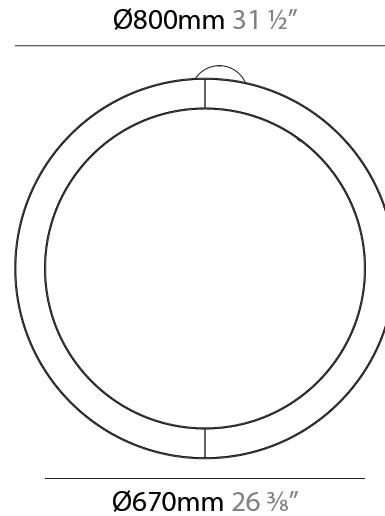

GENERAL

Series: Glorious Slim Acoustic
Brand: Prolicht
Division: Architectural
Mounting Type: Suspension
Mounting Location: Ceiling
Subcategory: Acoustic

PHYSICAL

Shape: Round
Length (mm): 800
Length (in): 31 1/2
Width (mm): 90
Width (in): 3 9/16
Light Distribution: Direct / Indirect
Weight (kg): 9.026
Weight (lbs): 19.90
Diffuser: PMMA - Opal / Micro-Prism
Fixture Finish: SSR / BKV / CWI / CRY / HAB / UFT / ITA / RUA / FTG / MYG / LOD / PUS / FRO / FUP / KIA / POP / BLS / SPG / MEY / GOH / GUM / CHC / COM / ABZ / JAG / OBR / MOS / ROR
Holder Finish: ANC / ASH / BNA / BTC / BZE / CEL / EGG / EVG / FOG / FOS / FST / FUA / IRI / IRO / KHA / LIC / LIM / MER / MSN / MUS / ONX / PEA / PLU / POL / PPY / RAY / ROY / RST / STE / SWD / TAN / TAU
Fixture Material: Aluminum
Cable Details: 2 000mm / 78 3/4" or 6 000mm / 236 1/4" Transparent Cable

ELECTRICAL

Lamp Type: LED (Zhaga Standard)
Input Wattage (W): 79
Total Output Wattage (W): 72
Dimming: Phase Dimming / 0-10V Dimming / Matter Dimming
Driver Included: Yes
Driver Location: Integrated
Driver Type: Constant Current - 120 / 277Vac
Driver Class: Class 2
Input Voltage (V): 120 - 277
Constant Current (MA): 350

LED

Color Temperature (°K): 2700 / 3000 / 3500 / 4000
Nominal Lumen (lm): Max 7070
CRI: >90 CRI
Lamp Life (hrs): 50000

OPTICAL

RATINGS AND CERTIFICATIONS

Certified By: CSA Certified to UL and CSA Standards
IP rating: IP20