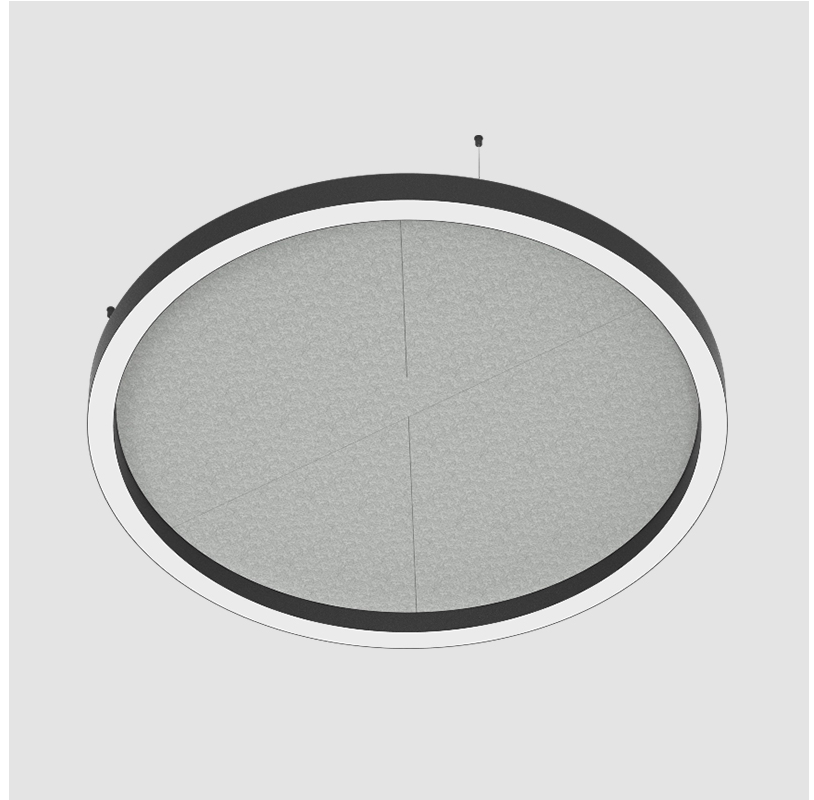

GENERAL

Series: Glorious Slim Acoustic
Brand: Prolicht
Division: Architectural
Mounting Type: Suspension
Mounting Location: Ceiling
Subcategory: Acoustic

PHYSICAL

Shape: Round
Length (mm): 1550
Length (in): 61
Width (mm): 90
Width (in): 3 9/16
Light Distribution: Direct / Indirect
Diffuser: PMMA - Opal / Micro-Prism
Fixture Finish: SSR / BKV / CWI / CRY / HAB / UFT / ITA / RUA / FTG / MYG / LOD / PUS / FRO / FUP / KIA / POP / BLS / SPG / MEY / GOH / GUM / CHC / COM / ABZ / JAG / OBR / MOS / ROR

Accent Finish: ANC / ASH / BNA / BTC / BZE / CEL / EGG / EVG / FOG / FOS / FST / FUA / IRI / IRO / KHA / LIC / LIM / MER / MSN / MUS / ONX / PEA / PLU / POL / PPY / RAY / ROY / RST / STE / SWD / TAN / TAU

Fixture Material: Aluminum
Cable Details: 2 000mm / 78 3/4" or 6 000mm / 236 1/4" Transparent Cable

ELECTRICAL

Lamp Type: LED (Zhaga Standard)
Input Wattage (W): 154
Total Output Wattage (W): 141.8
Dimming: Non-Dimmable
Driver Included: Yes
Driver Location: Integrated
Driver Type: Constant Current - Universal
Driver Class: Class 2
Input Voltage (V): 120 - 277

LED

Color Temperature (°K): 2700 / 3000 / 3500 / 4000
Max. Delivered Lumen (lm): Max 19158
Nominal Lumen (lm): Max 24446
CRI: >90 CRI
Lamp Life (hrs): 50000

OPTICAL

RATINGS AND CERTIFICATIONS

Certified By: CSA Certified to UL and CSA Standards
IP rating: IP20