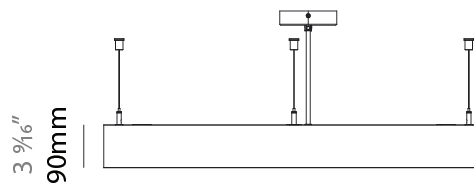

GENERAL

Series: Glorious Slim Acoustic
Brand: Prolicht
Division: Architectural
Mounting Type: Suspension
Mounting Location: Ceiling
Subcategory: Acoustic

PHYSICAL

Shape: Round
Length (mm): 800
Length (in): 31 1/2
Width (mm): 90
Width (in): 3 9/16
Light Distribution: Direct / Indirect
Weight (kg): 9.026
Weight (lbs): 19.90
Diffuser: PMMA - Opal / Micro-Prism
Fixture Finish: SSR / BKV / CWI / CRY / HAB / UFT / ITA / RUA / FTG / MYG / LOD / PUS / FRO / FUP / KIA / POP / BLS / SPG / MEY / GOH / GUM / CHC / COM / ABZ / JAG / OBR / MOS / ROR
Holder Finish: ANC / ASH / BNA / BTC / BZE / CEL / EGG / EVG / FOG / FOS / FST / FUA / IRI / IRO / KHA / LIC / LIM / MER / MSN / MUS / ONX / PEA / PLU / POL / PPY / RAY / ROY / RST / STE / SWD / TAN / TAU
Fixture Material: Aluminum
Cable Details: 2 000mm / 78 3/4" or 6 000mm / 236 1/4" Transparent Cable

ELECTRICAL

Lamp Type: LED (Zhaga Standard)
Input Wattage (W): 79
Total Output Wattage (W): 72
Dimming: Phase Dimming / 0-10V Dimming / Matter Dimming
Driver Included: Yes
Driver Location: Integrated
Driver Type: Constant Current - 120 / 277Vac
Driver Class: Class 2
Input Voltage (V): 120 - 277
Constant Current (MA): 350

LED

Color Temperature (°K): 2700 / 3000 / 3500 / 4000
Nominal Lumen (lm): Max 7070
CRI: >90 CRI
Lamp Life (hrs): 50000

OPTICAL

RATINGS AND CERTIFICATIONS

Certified By: CSA Certified to UL and CSA Standards
IP rating: IP20