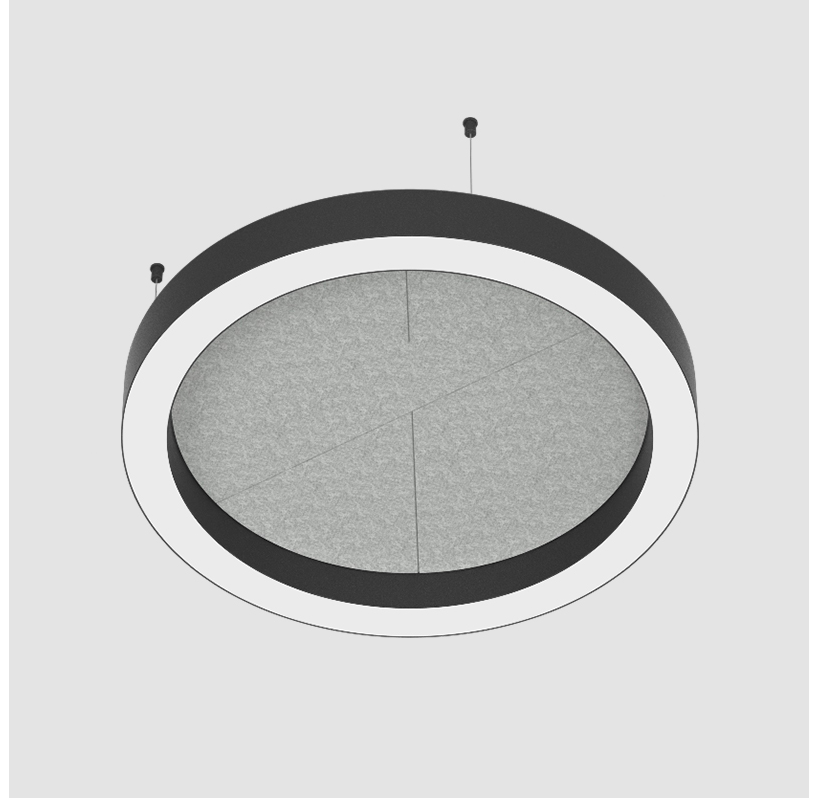

GENERAL

Series: Glorious Slim Acoustic
Brand: Prolicht
Division: Architectural
Mounting Type: Suspension
Mounting Location: Ceiling
Subcategory: Acoustic

PHYSICAL

Shape: Round
Length (mm): 800
Length (in): 31 1/2
Width (mm): 90
Width (in): 3 9/16
Light Distribution: Direct / Indirect
Weight (kg): 9.026
Weight (lbs): 19.90

Diffuser: [PMMA - Opal / Micro-Prism](#)
Fixture Finish: [SSR / BKV / CWI / CRY / HAB / UFT / ITA / RUA / FTG / MYG / LOD / PUS / FRO / FUP / KIA / POP / BLS / SPG / MEY / GOH / GUM / CHC / COM / ABZ / JAG / OBR / MOS / ROR](#)
Accent Finish: [ANC / ASH / BNA / BTC / BZE / CEL / EGG / EVG / FOG / FOS / FST / FUA / IRI / IRO / KHA / LIC / LIM / MER / MSN / MUS / ONX / PEA / PLU / POL / PPY / RAY / ROY / RST / STE / SWD / TAN / TAU](#)

Fixture Material: Aluminum
Cable Details: 2 000mm / 78 3/4" or 6 000mm / 236 1/4" Transparent Cable

ELECTRICAL

Lamp Type: LED (Zhaga Standard)
Input Wattage (W): 77
Total Output Wattage (W): 70
Dimming: [Non-Dimmable](#)
Driver Included: Yes
Driver Location: Integrated
Driver Type: Constant Current - Universal
Driver Class: Class 2
Input Voltage (V): 120 - 277

LED

Color Temperature (°K): [2700 / 3000 / 3500 / 4000](#)
Max. Delivered Lumen (lm): Max 9579
Nominal Lumen (lm): Max 12223
CRI: >90 CRI
Lamp Life (hrs): 50000

OPTICAL

RATINGS AND CERTIFICATIONS

Certified By: CSA Certified to UL and CSA Standards
IP rating: IP20