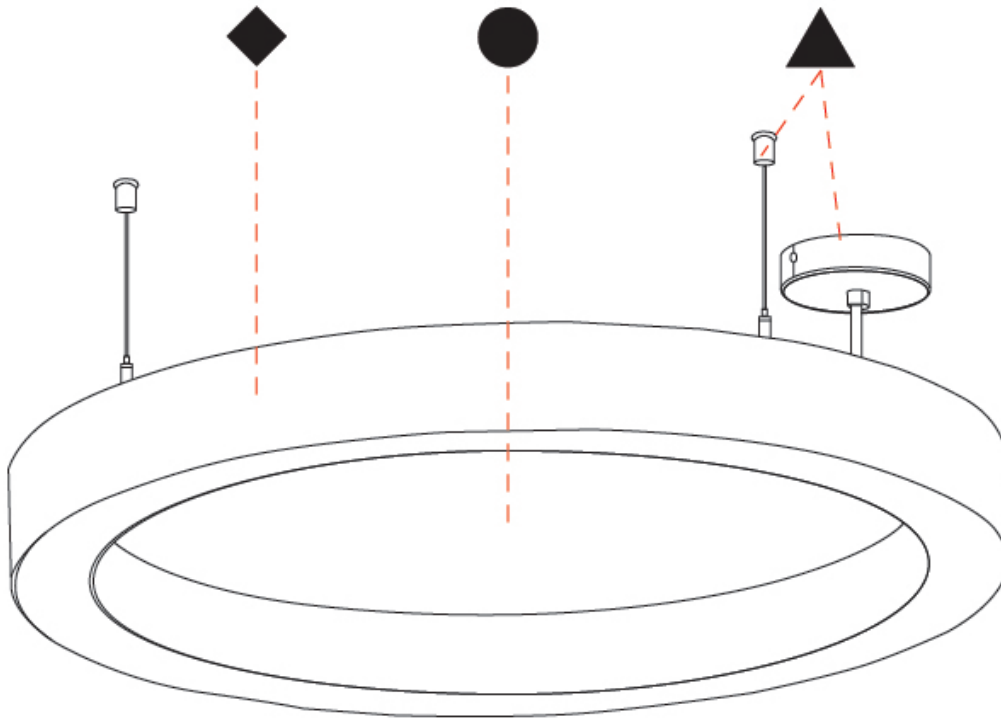

GLORIOUS SLIM ACOUSTIC SUSPENSION

A300380-

PROJECT	_____
TYPE	_____
SPECIFIER	_____
QUANTITY	_____
DATE	_____