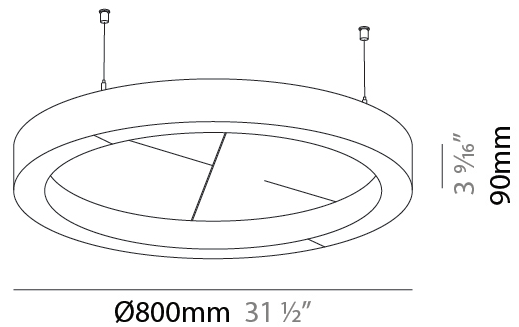

GENERAL

Series: Glorious Slim Acoustic
Brand: Prolicht
Division: Architectural
Mounting Type: Suspension
Mounting Location: Ceiling
Subcategory: Acoustic

PHYSICAL

Shape: Round
Length (mm): 800
Length (in): 31 1/2
Width (mm): 90
Width (in): 3 9/16
Light Distribution: Direct / Indirect
Weight (kg): 9.026
Weight (lbs): 19.90

Diffuser: [PMMA - Opal / Micro-Prism](#)
Fixture Finish: [SSR / BKV / CWI / CRY / HAB / UFT / ITA / RUA / FTG / MYG / LOD / PUS / FRO / FUP / KIA / POP / BLS / SPG / MEY / GOH / GUM / CHC / COM / ABZ / JAG / OBR / MOS / ROR](#)
Accent Finish: [ANC / ASH / BNA / BTC / BZE / CEL / EGG / EVG / FOG / FOS / FST / FUA / IRI / IRO / KHA / LIC / LIM / MER / MSN / MUS / ONX / PEA / PLU / POL / PPY / RAY / ROY / RST / STE / SWD / TAN / TAU](#)

Fixture Material: Aluminum
Cable Details: 2 000mm / 78 3/4" or 6 000mm / 236 1/4" Transparent Cable

ELECTRICAL

Lamp Type: LED (Zhaga Standard)
Input Wattage (W): 77
Total Output Wattage (W): 70
Dimming: [Non-Dimmable](#)
Driver Included: Yes
Driver Location: Integrated
Driver Type: Constant Current - Universal
Driver Class: Class 2
Input Voltage (V): 120 - 277

LED

Color Temperature (°K): [2700 / 3000 / 3500 / 4000](#)
Max. Delivered Lumen (lm): Max 9579
Nominal Lumen (lm): Max 12223
CRI: >90 CRI
Lamp Life (hrs): 50000

OPTICAL

RATINGS AND CERTIFICATIONS

Certified By: CSA Certified to UL and CSA Standards
IP rating: IP20